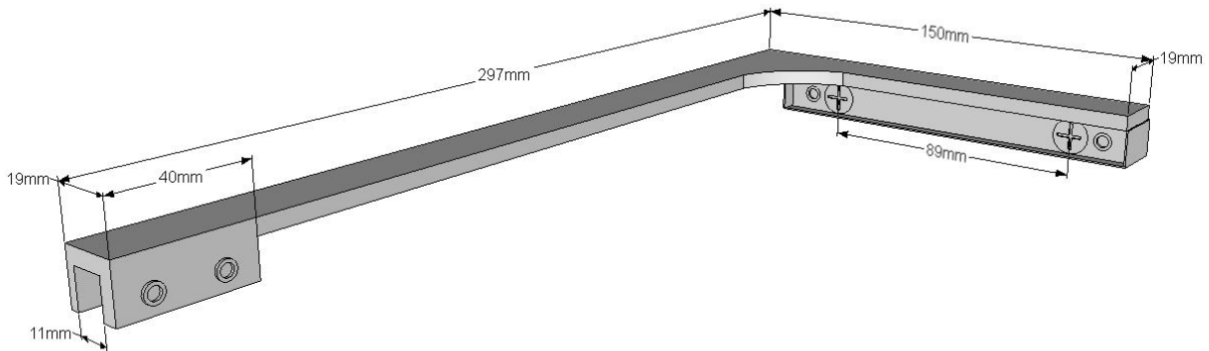

Technical parts

210 Wall Concept Free

L-shaped bracing bar