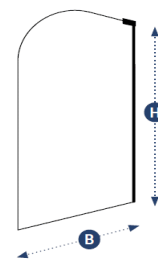

Technical data sheet

Description	Product Line	210 Wall Concept Round																																																		
	Description	Design																																																		
	Mounting possibilities	Walk-in panel fixed to wall Can be installed without other screen Can be combined with another 210 Round																																																		
	Rotation	Does not apply																																																		
Measurements	Reference	Width / effective dimensions	Height	Left/Right																																																
	Other kind of glass ###	<table border="1" style="width: 100%; border-collapse: collapse;"> <tr><td>210 208 001 ROUND ###</td><td>800mm / 770mm</td><td>2000 mm</td><td>Left</td></tr> <tr><td>210 209 001 ROUND ###</td><td>900mm / 870mm</td><td>2000 mm</td><td>Left</td></tr> <tr><td>210 201 001 ROUND ###</td><td>1000 mm / 970 mm</td><td>2000 mm</td><td>Left</td></tr> <tr><td>210 202 001 ROUND ###</td><td>1200 mm / 1170 mm</td><td>2000 mm</td><td>Left</td></tr> <tr><td>210 203 001 ROUND ###</td><td>1400 mm / 1370 mm</td><td>2000 mm</td><td>Left</td></tr> <tr><td>210 204 001 ROUND ###</td><td>1600 mm / 1570 mm</td><td>2000 mm</td><td>Left</td></tr> <tr><td>210 208 002 ROUND ###</td><td>800mm / 770mm</td><td>2000 mm</td><td>Right</td></tr> <tr><td>210 209 002 ROUND ###</td><td>900mm / 870mm</td><td>2000 mm</td><td>Right</td></tr> <tr><td>210 201 002 ROUND ###</td><td>1000 mm / 970 mm</td><td>2000 mm</td><td>Right</td></tr> <tr><td>210 202 002 ROUND ###</td><td>1200 mm / 1170 mm</td><td>2000 mm</td><td>Right</td></tr> <tr><td>210 203 002 ROUND ###</td><td>1400 mm / 1370 mm</td><td>2000 mm</td><td>Right</td></tr> <tr><td>210 204 002 ROUND ###</td><td>1600 mm / 1570 mm</td><td>2000 mm</td><td>Right</td></tr> </table>			210 208 001 ROUND ###	800mm / 770mm	2000 mm	Left	210 209 001 ROUND ###	900mm / 870mm	2000 mm	Left	210 201 001 ROUND ###	1000 mm / 970 mm	2000 mm	Left	210 202 001 ROUND ###	1200 mm / 1170 mm	2000 mm	Left	210 203 001 ROUND ###	1400 mm / 1370 mm	2000 mm	Left	210 204 001 ROUND ###	1600 mm / 1570 mm	2000 mm	Left	210 208 002 ROUND ###	800mm / 770mm	2000 mm	Right	210 209 002 ROUND ###	900mm / 870mm	2000 mm	Right	210 201 002 ROUND ###	1000 mm / 970 mm	2000 mm	Right	210 202 002 ROUND ###	1200 mm / 1170 mm	2000 mm	Right	210 203 002 ROUND ###	1400 mm / 1370 mm	2000 mm	Right	210 204 002 ROUND ###	1600 mm / 1570 mm	2000 mm	Right
	210 208 001 ROUND ###	800mm / 770mm	2000 mm	Left																																																
	210 209 001 ROUND ###	900mm / 870mm	2000 mm	Left																																																
	210 201 001 ROUND ###	1000 mm / 970 mm	2000 mm	Left																																																
	210 202 001 ROUND ###	1200 mm / 1170 mm	2000 mm	Left																																																
	210 203 001 ROUND ###	1400 mm / 1370 mm	2000 mm	Left																																																
	210 204 001 ROUND ###	1600 mm / 1570 mm	2000 mm	Left																																																
	210 208 002 ROUND ###	800mm / 770mm	2000 mm	Right																																																
	210 209 002 ROUND ###	900mm / 870mm	2000 mm	Right																																																
	210 201 002 ROUND ###	1000 mm / 970 mm	2000 mm	Right																																																
	210 202 002 ROUND ###	1200 mm / 1170 mm	2000 mm	Right																																																
	210 203 002 ROUND ###	1400 mm / 1370 mm	2000 mm	Right																																																
	210 204 002 ROUND ###	1600 mm / 1570 mm	2000 mm	Right																																																
	made to measure	<table border="1" style="width: 100%; border-collapse: collapse;"> <thead> <tr> <th style="background-color: #003366; color: white;">Width</th> <th style="background-color: #003366; color: white;">Height</th> <th style="background-color: #003366; color: white;">Left/Right</th> </tr> </thead> <tbody> <tr><td>210 108 001 ROUND ###</td><td>up to 800 mm</td><td>up to 2000 mm</td><td>Left</td></tr> <tr><td>210 101 001 ROUND ###</td><td>801 mm-1000 mm</td><td>up to 2000 mm</td><td>Left</td></tr> <tr><td>210 102 001 ROUND ###</td><td>1001 mm-1200 mm</td><td>up to 2000 mm</td><td>Left</td></tr> <tr><td>210 103 001 ROUND ###</td><td>1201 mm-1400 mm</td><td>up to 2000 mm</td><td>Left</td></tr> <tr><td>210 104 001 ROUND ###</td><td>1401 mm-1600 mm</td><td>up to 2000 mm</td><td>Left</td></tr> <tr><td>210 108 002 ROUND ###</td><td>up to 800 mm</td><td>up to 2000 mm</td><td>Right</td></tr> <tr><td>210 101 002 ROUND ###</td><td>801 mm-1000 mm</td><td>up to 2000 mm</td><td>Right</td></tr> <tr><td>210 102 002 ROUND ###</td><td>1001 mm-1200 mm</td><td>up to 2000 mm</td><td>Right</td></tr> <tr><td>210 103 002 ROUND ###</td><td>1201 mm-1400 mm</td><td>up to 2000 mm</td><td>Right</td></tr> <tr><td>210 104 002 ROUND ###</td><td>1401 mm-1600 mm</td><td>up to 2000 mm</td><td>Right</td></tr> </tbody> </table>			Width	Height	Left/Right	210 108 001 ROUND ###	up to 800 mm	up to 2000 mm	Left	210 101 001 ROUND ###	801 mm-1000 mm	up to 2000 mm	Left	210 102 001 ROUND ###	1001 mm-1200 mm	up to 2000 mm	Left	210 103 001 ROUND ###	1201 mm-1400 mm	up to 2000 mm	Left	210 104 001 ROUND ###	1401 mm-1600 mm	up to 2000 mm	Left	210 108 002 ROUND ###	up to 800 mm	up to 2000 mm	Right	210 101 002 ROUND ###	801 mm-1000 mm	up to 2000 mm	Right	210 102 002 ROUND ###	1001 mm-1200 mm	up to 2000 mm	Right	210 103 002 ROUND ###	1201 mm-1400 mm	up to 2000 mm	Right	210 104 002 ROUND ###	1401 mm-1600 mm	up to 2000 mm	Right					
	Width	Height	Left/Right																																																	
	210 108 001 ROUND ###	up to 800 mm	up to 2000 mm	Left																																																
	210 101 001 ROUND ###	801 mm-1000 mm	up to 2000 mm	Left																																																
	210 102 001 ROUND ###	1001 mm-1200 mm	up to 2000 mm	Left																																																
	210 103 001 ROUND ###	1201 mm-1400 mm	up to 2000 mm	Left																																																
210 104 001 ROUND ###	1401 mm-1600 mm	up to 2000 mm	Left																																																	
210 108 002 ROUND ###	up to 800 mm	up to 2000 mm	Right																																																	
210 101 002 ROUND ###	801 mm-1000 mm	up to 2000 mm	Right																																																	
210 102 002 ROUND ###	1001 mm-1200 mm	up to 2000 mm	Right																																																	
210 103 002 ROUND ###	1201 mm-1400 mm	up to 2000 mm	Right																																																	
210 104 002 ROUND ###	1401 mm-1600 mm	up to 2000 mm	Right																																																	
Customisation	Width possible up to 1600mm per mm, extra height = price supplement																																																			
Chamfers	Not possible																																																			
Glass	Type of glass	10 mm toughened safetyglass (norm NBN 23-002, klasse NBN EN 12600)																																																		
	Kinds of glass	<table border="1" style="width: 100%; border-collapse: collapse;"> <tr> <td>101 Transparant</td> <td>106 Gris</td> <td>119 Opal white</td> </tr> <tr> <td>102 Opal mat</td> <td>107 Green</td> <td>120 Opal Black</td> </tr> <tr> <td>104 Extra transparant</td> <td>114 Crepi</td> <td>125 Opal bronze</td> </tr> <tr> <td>105 Bronze</td> <td>118 Black</td> <td>126 Opal gris</td> </tr> <tr> <td></td> <td></td> <td>121 Mirror</td> </tr> <tr> <td></td> <td></td> <td>111 Zone à la carte</td> </tr> </table>			101 Transparant	106 Gris	119 Opal white	102 Opal mat	107 Green	120 Opal Black	104 Extra transparant	114 Crepi	125 Opal bronze	105 Bronze	118 Black	126 Opal gris			121 Mirror			111 Zone à la carte																														
	101 Transparant	106 Gris	119 Opal white																																																	
	102 Opal mat	107 Green	120 Opal Black																																																	
104 Extra transparant	114 Crepi	125 Opal bronze																																																		
105 Bronze	118 Black	126 Opal gris																																																		
		121 Mirror																																																		
		111 Zone à la carte																																																		
Glass treatments	<table border="1" style="width: 100%; border-collapse: collapse;"> <tr> <td>109 Aquaclean</td> <td>110 Zone intime</td> <td></td> </tr> <tr> <td>112 Print</td> <td></td> <td></td> </tr> </table>			109 Aquaclean	110 Zone intime		112 Print																																													
109 Aquaclean	110 Zone intime																																																			
112 Print																																																				
Characteristics	1 profile against the wall																																																			
Finishings	Shiny bright chrome (011), Inox (001), Matte black (099), Matte white (088)																																																			
Stabilisor	L-shapped bracing bar																																																			
Service	Measuring	Possible with price supplement																																																		
	Mounting	Possible with price supplement																																																		
	Mounting instructions	Available																																																		
Technical details	Advice	<p>Standard: width is the width of glass + profile</p> <p>Customized: we adapt the glass to your demand. This is from tile to the end of the glass</p> <p>U-shapped profile gives +3,5 mm / -3,5 mm flexibility</p> <p>A profile or glass should always be put on the tiles.</p> <p>If not, this can give issues on watertightness</p> <p>Keep dimensions and weight of the glass in mind when preparing.</p> <p>Can the glass be brought into the bathroom?</p>																																																		