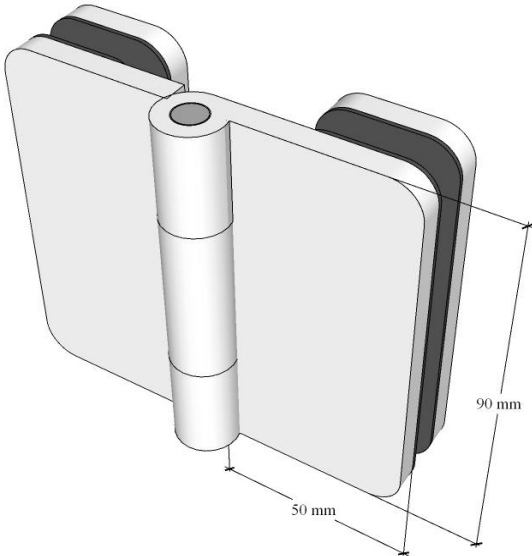

Technical data sheet parts

122 Bath Concept

Hinge glass/glass